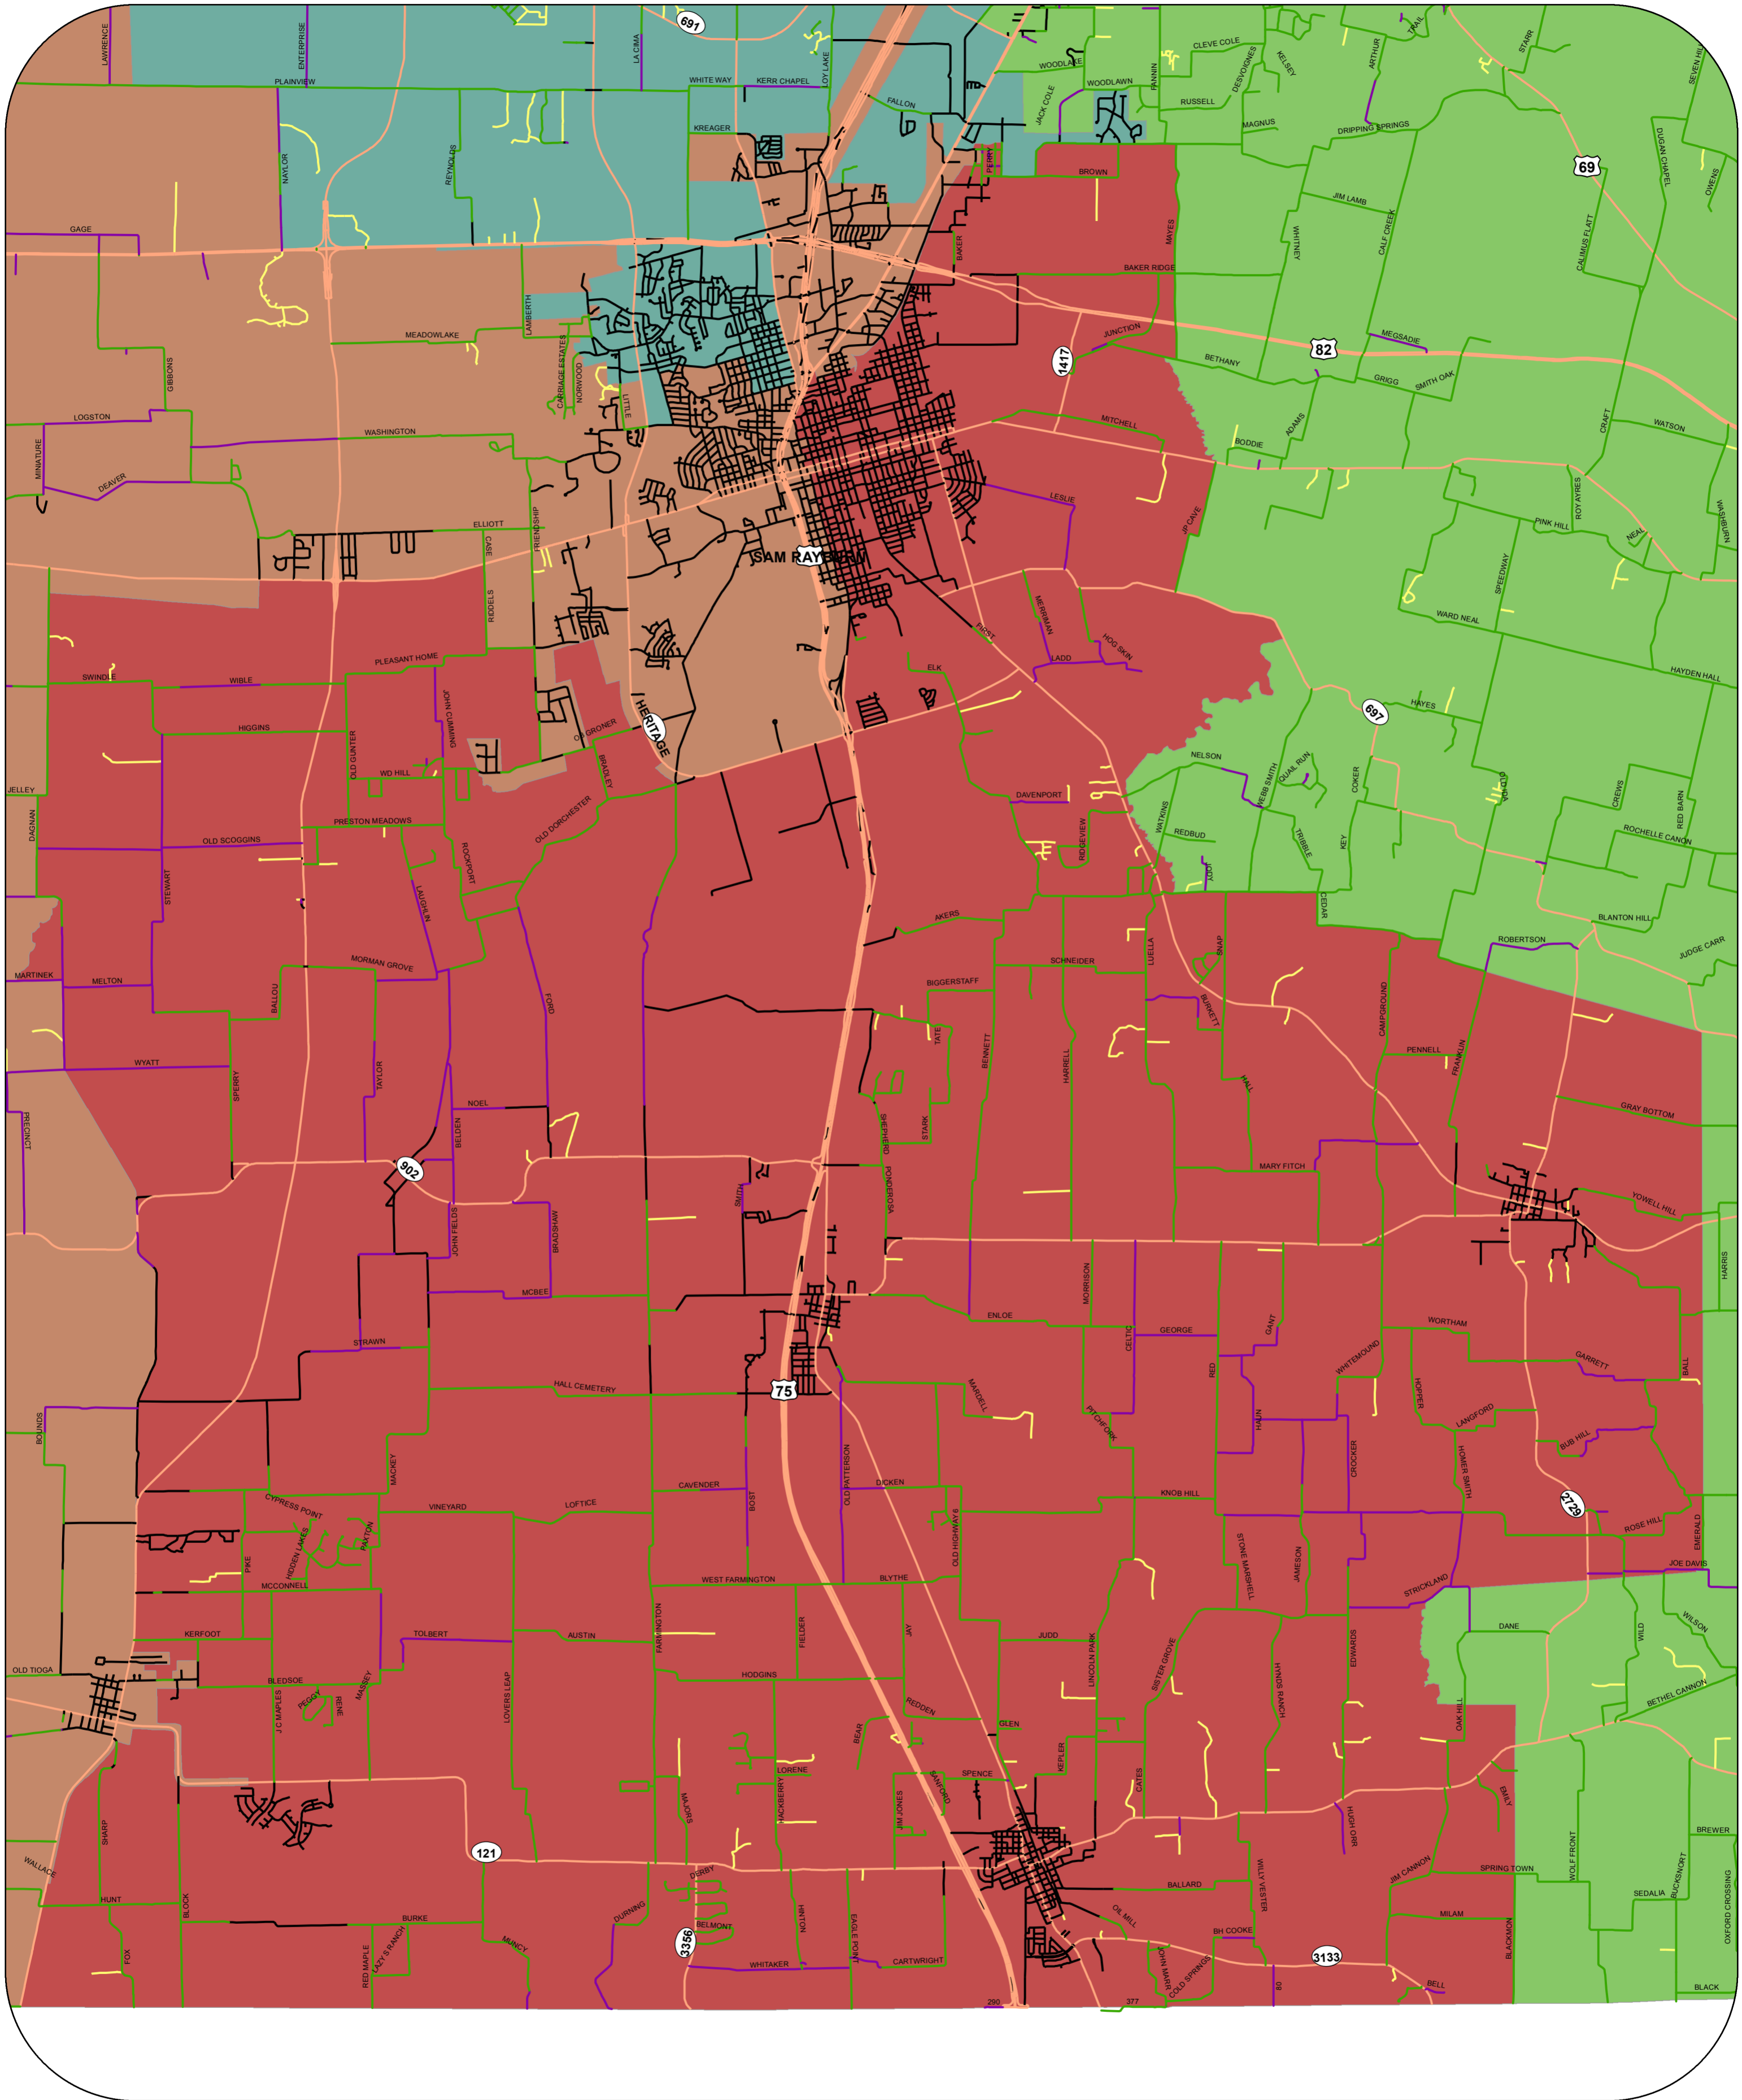

Grayson County Precinct 1

Legend		Commissioner Precincts	
SURFACE_TY	Roads	1	
Gravel	CITY	2	
Asphalt	FEDERAL	3	
Concrete	PRIVATE	4	
	STATE		

Date: 9/15/2014